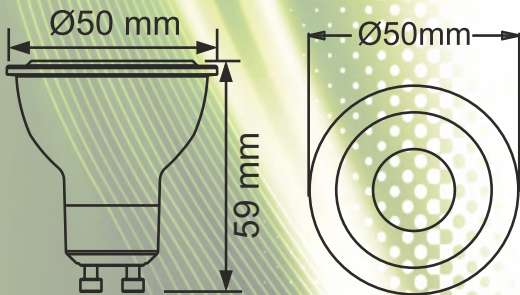

LED LITE™
Energy Saving LED

7W LED
DIMMABLE ECO
GU10 Lamps CW

Dimensions:

SPECIFICATIONS:

Body Colour	White (Plastic)
Product Code	LEGUD7CW
LED type	SMD LED
Package	Set of 10 pcs
Input voltage (VAC)	220-240 VAC
CRI (Ra)	>80
Colour Temperature	Cool White - 4000K
Output Power	7W
Luminous Flux	±540 lumens
Equivalent	50W halogen
Beam Angle	40°
Driver	Dimmable
Warranty	2 Year